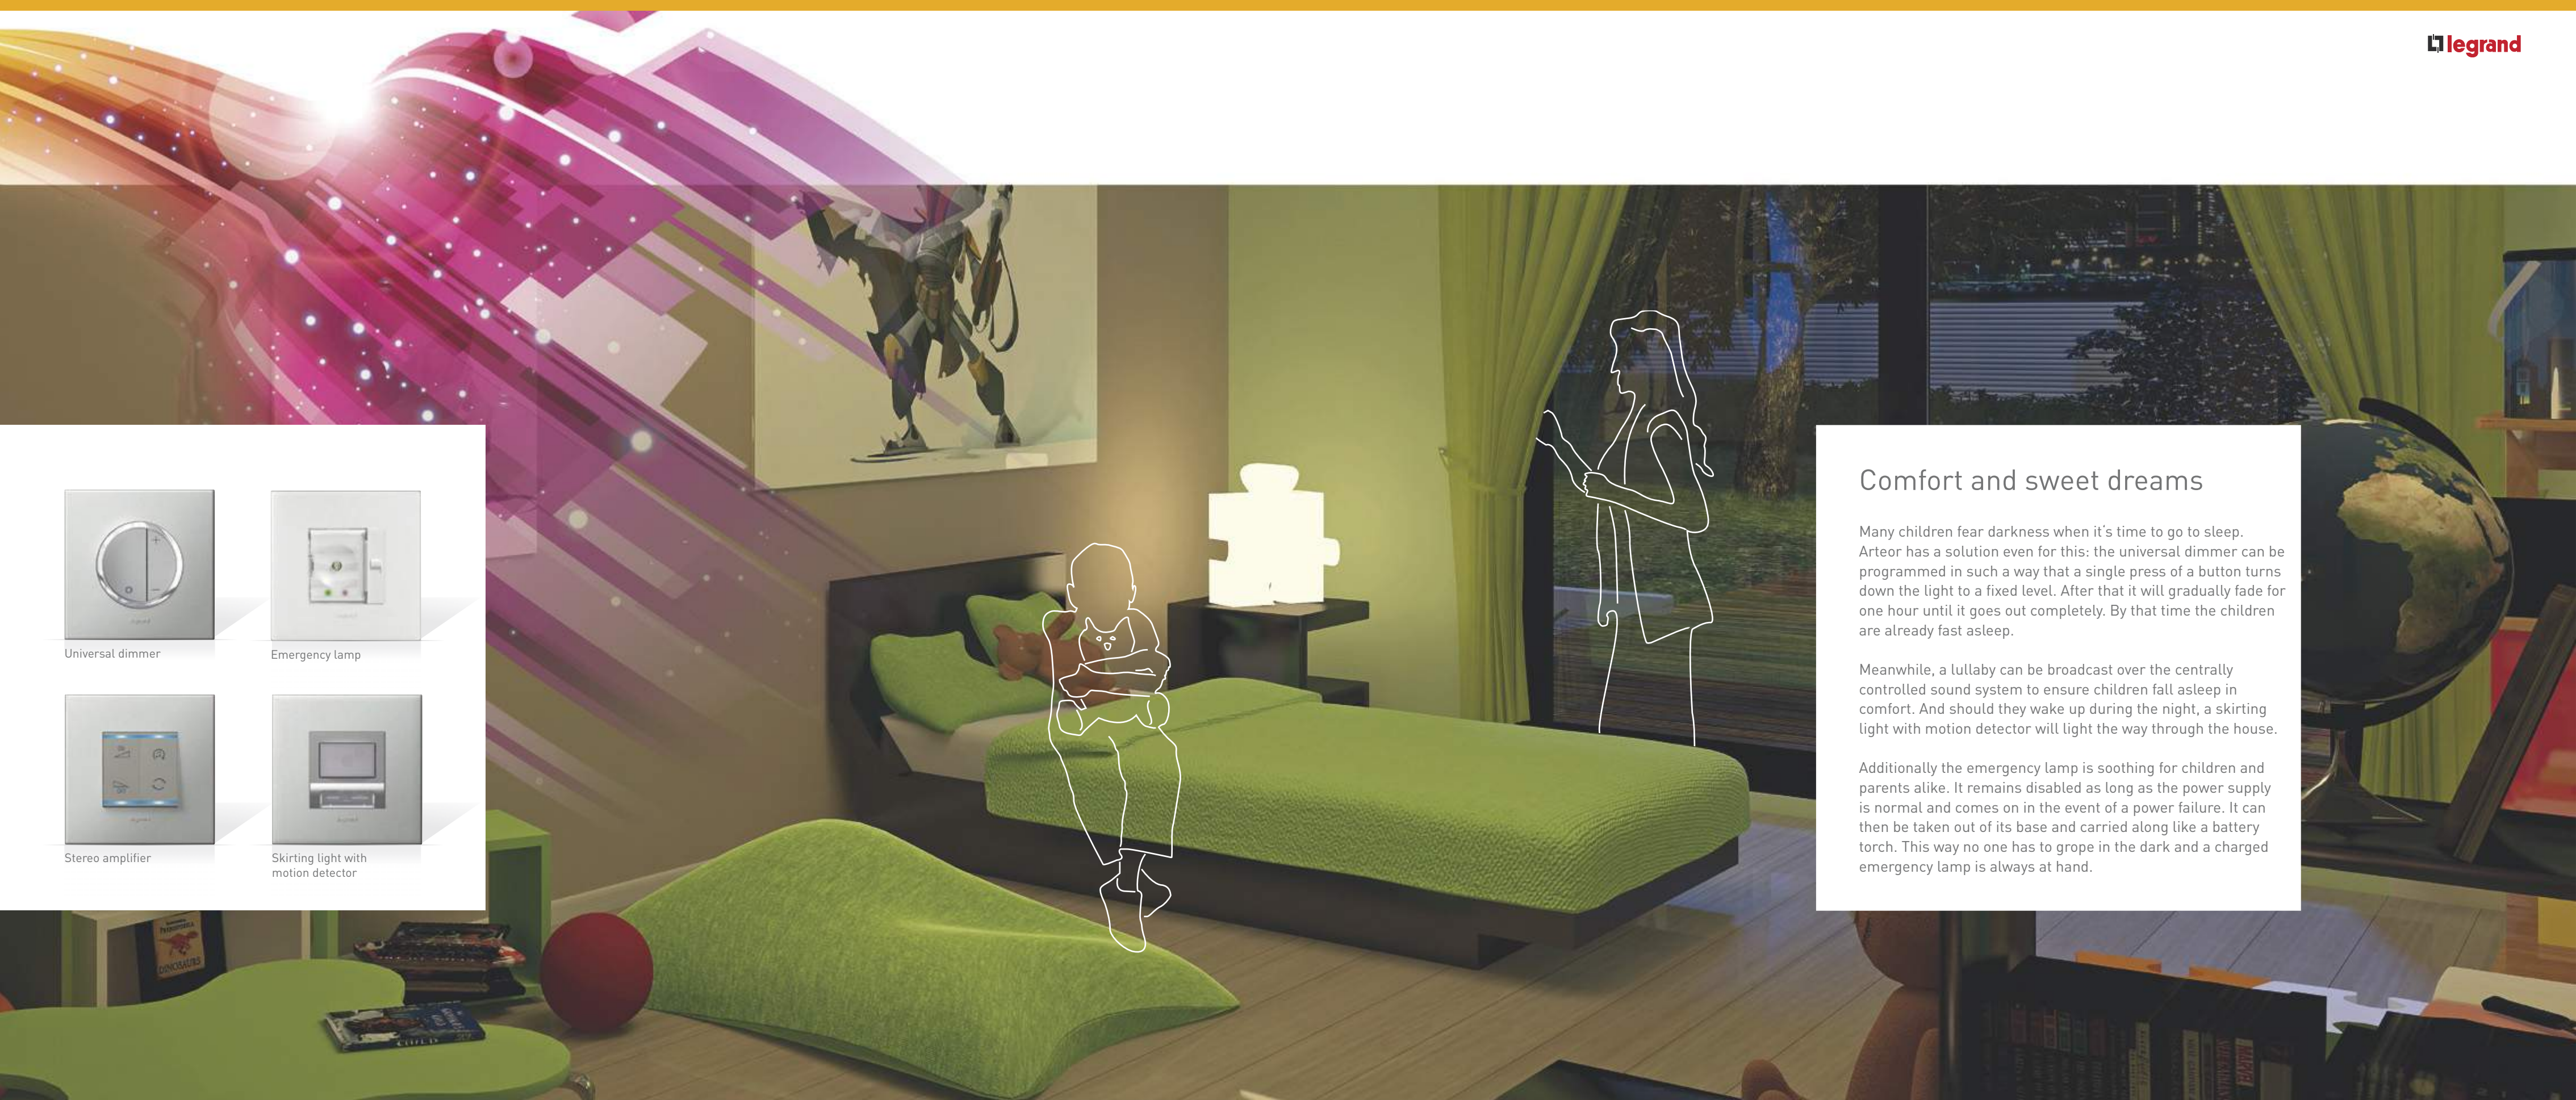

Comfort and sweet dreams

Many children fear darkness when it's time to go to sleep. Arteor has a solution even for this: the universal dimmer can be programmed in such a way that a single press of a button turns down the light to a fixed level. After that it will gradually fade for one hour until it goes out completely. By that time the children are already fast asleep.

Meanwhile, a lullaby can be broadcast over the centrally controlled sound system to ensure children fall asleep in comfort. And should they wake up during the night, a skirting light with motion detector will light the way through the house.

Additionally the emergency lamp is soothing for children and parents alike. It remains disabled as long as the power supply is normal and comes on in the event of a power failure. It can then be taken out of its base and carried along like a battery torch. This way no one has to grope in the dark and a charged emergency lamp is always at hand.