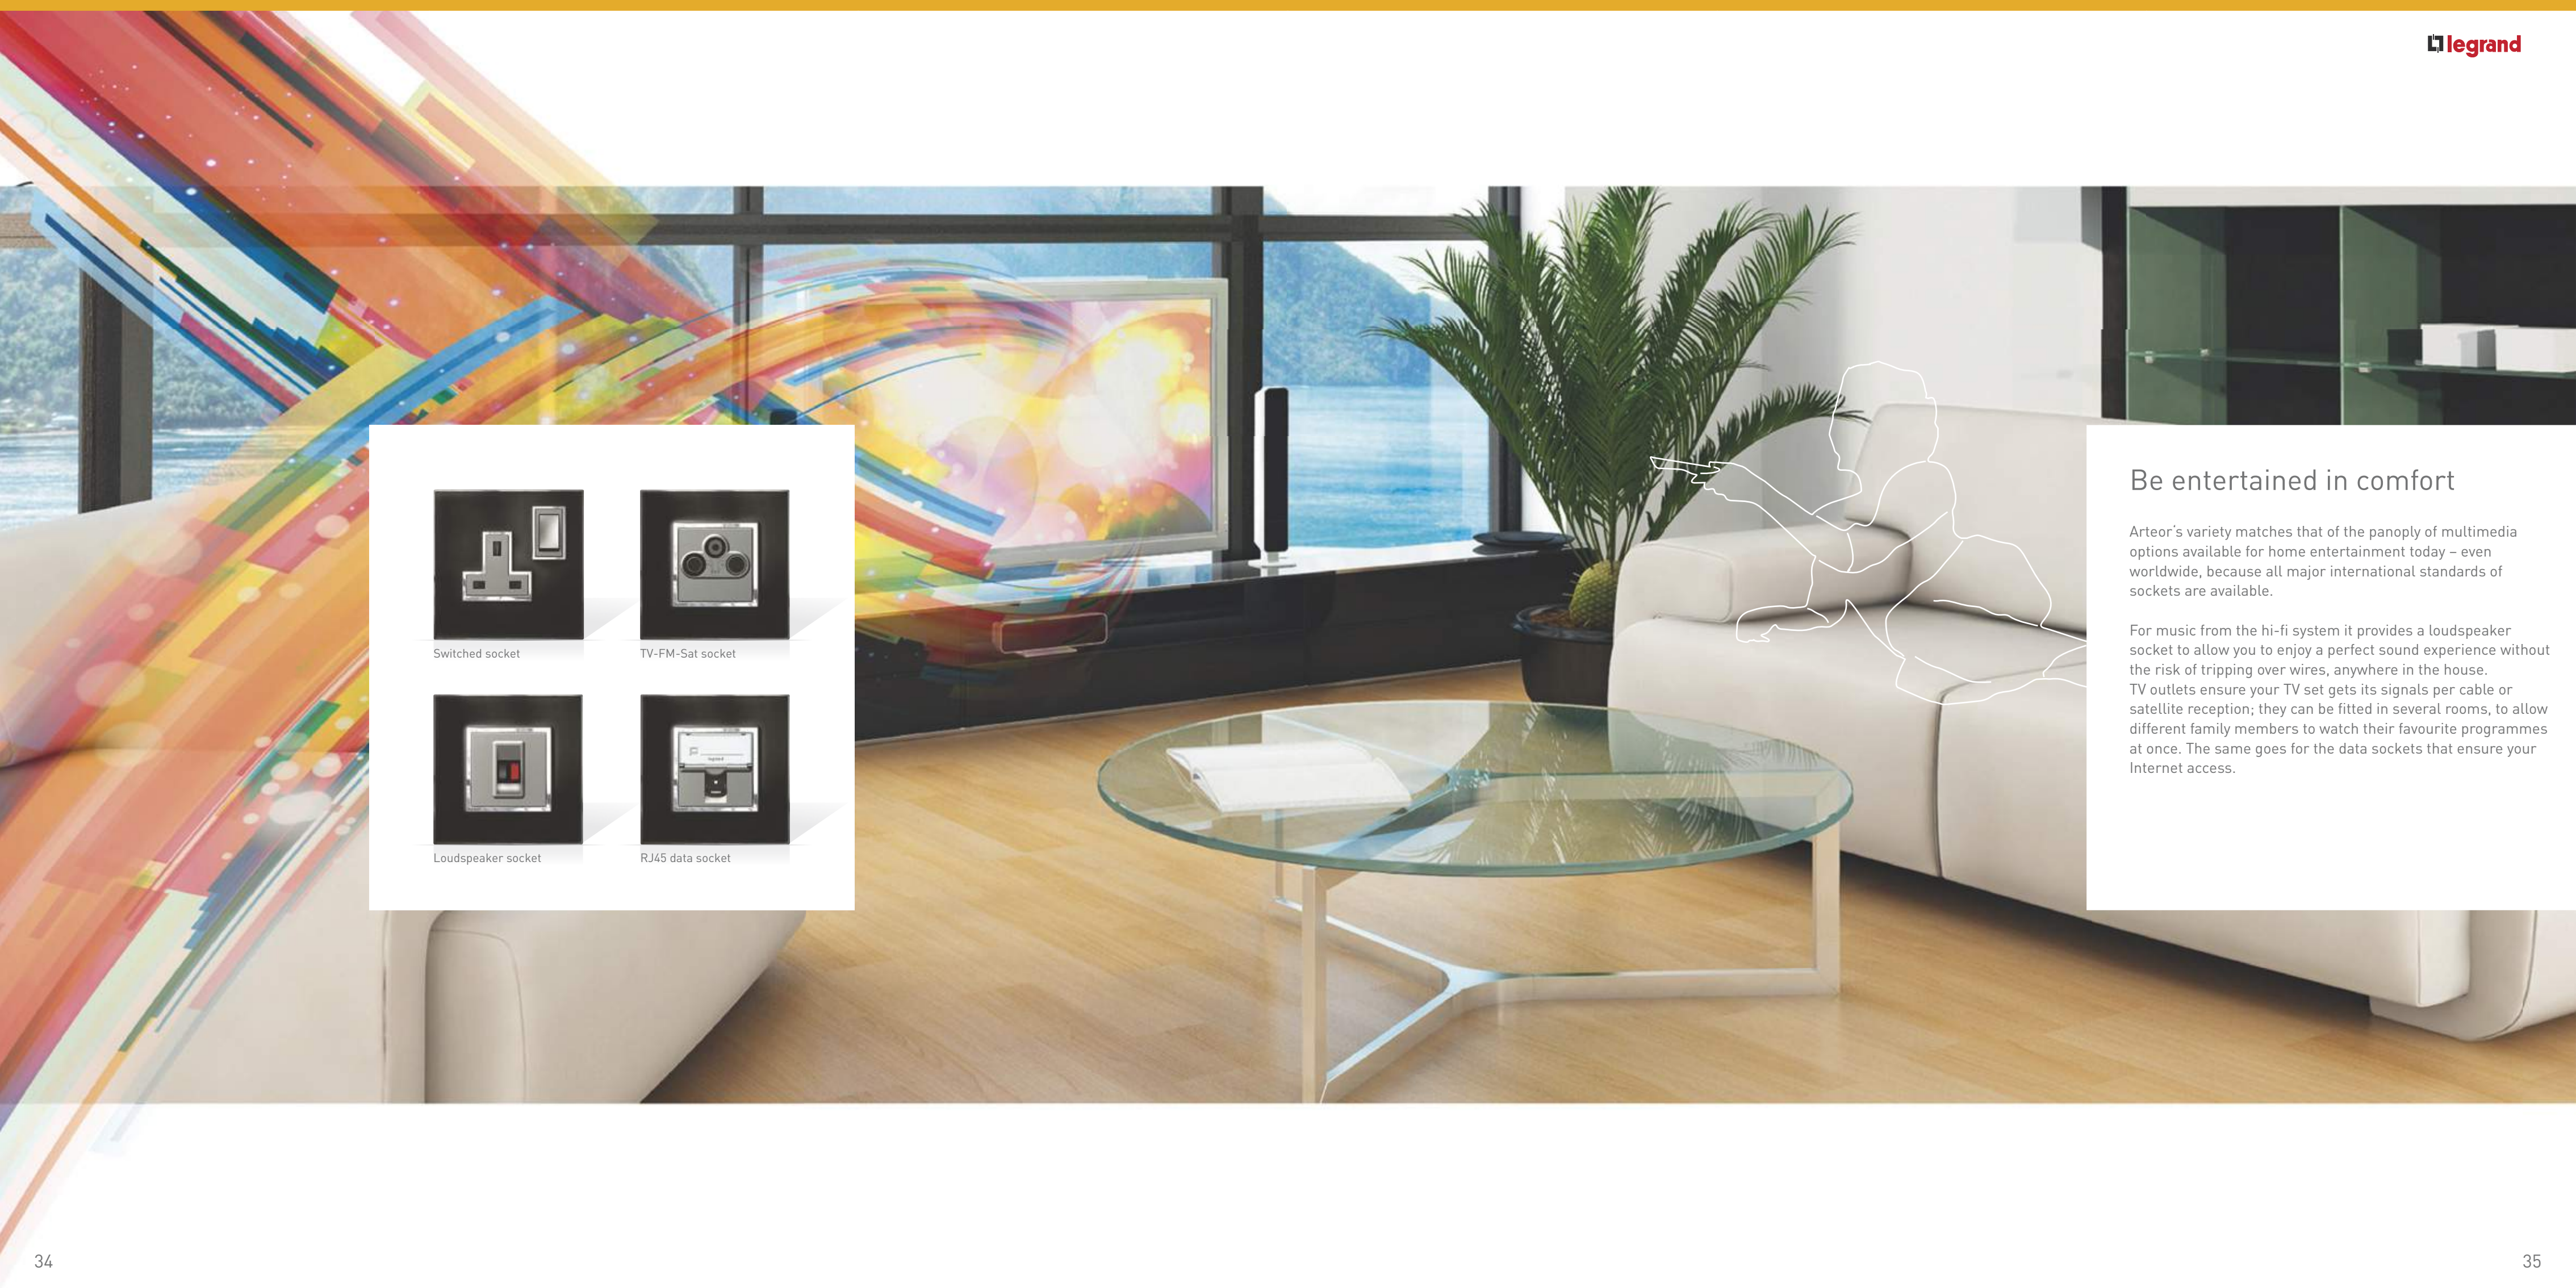

Be entertained in comfort

Arteor's variety matches that of the panoply of multimedia options available for home entertainment today – even worldwide, because all major international standards of sockets are available.

For music from the hi-fi system it provides a loudspeaker socket to allow you to enjoy a perfect sound experience without the risk of tripping over wires, anywhere in the house. TV outlets ensure your TV set gets its signals per cable or satellite reception; they can be fitted in several rooms, to allow different family members to watch their favourite programmes at once. The same goes for the data sockets that ensure your Internet access.