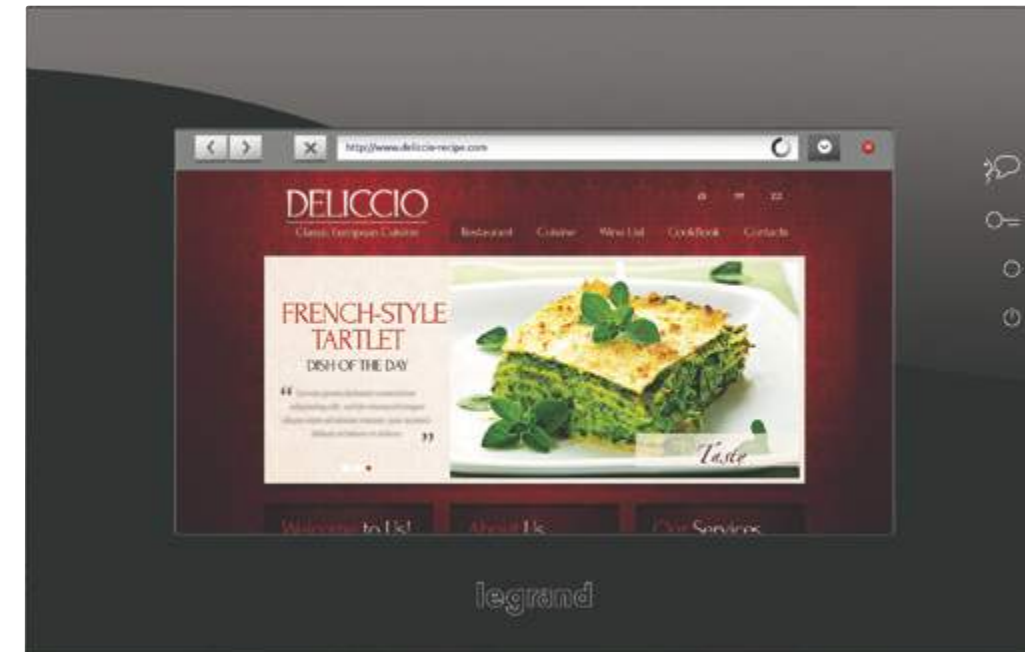

Quick access to webcams

Shortcuts to your favourite websites

Multimedia management: music, photos, videos

Connected with the world at home

The MyHOME_Screen 10 is not only the control centre for the whole house, it also connects it to the Internet with a browser allowing you to surf the Web. And what's especially convenient is that you can save your online favourites for quick access later. The latest news, weather forecast, personal e-mail or social media sites can then be accessed at a single touch.

And of course, each family member can choose his or her own favourites, which will be available on his or her personal page at MyHOME_Screen 10.

MyHOME_Screen 10