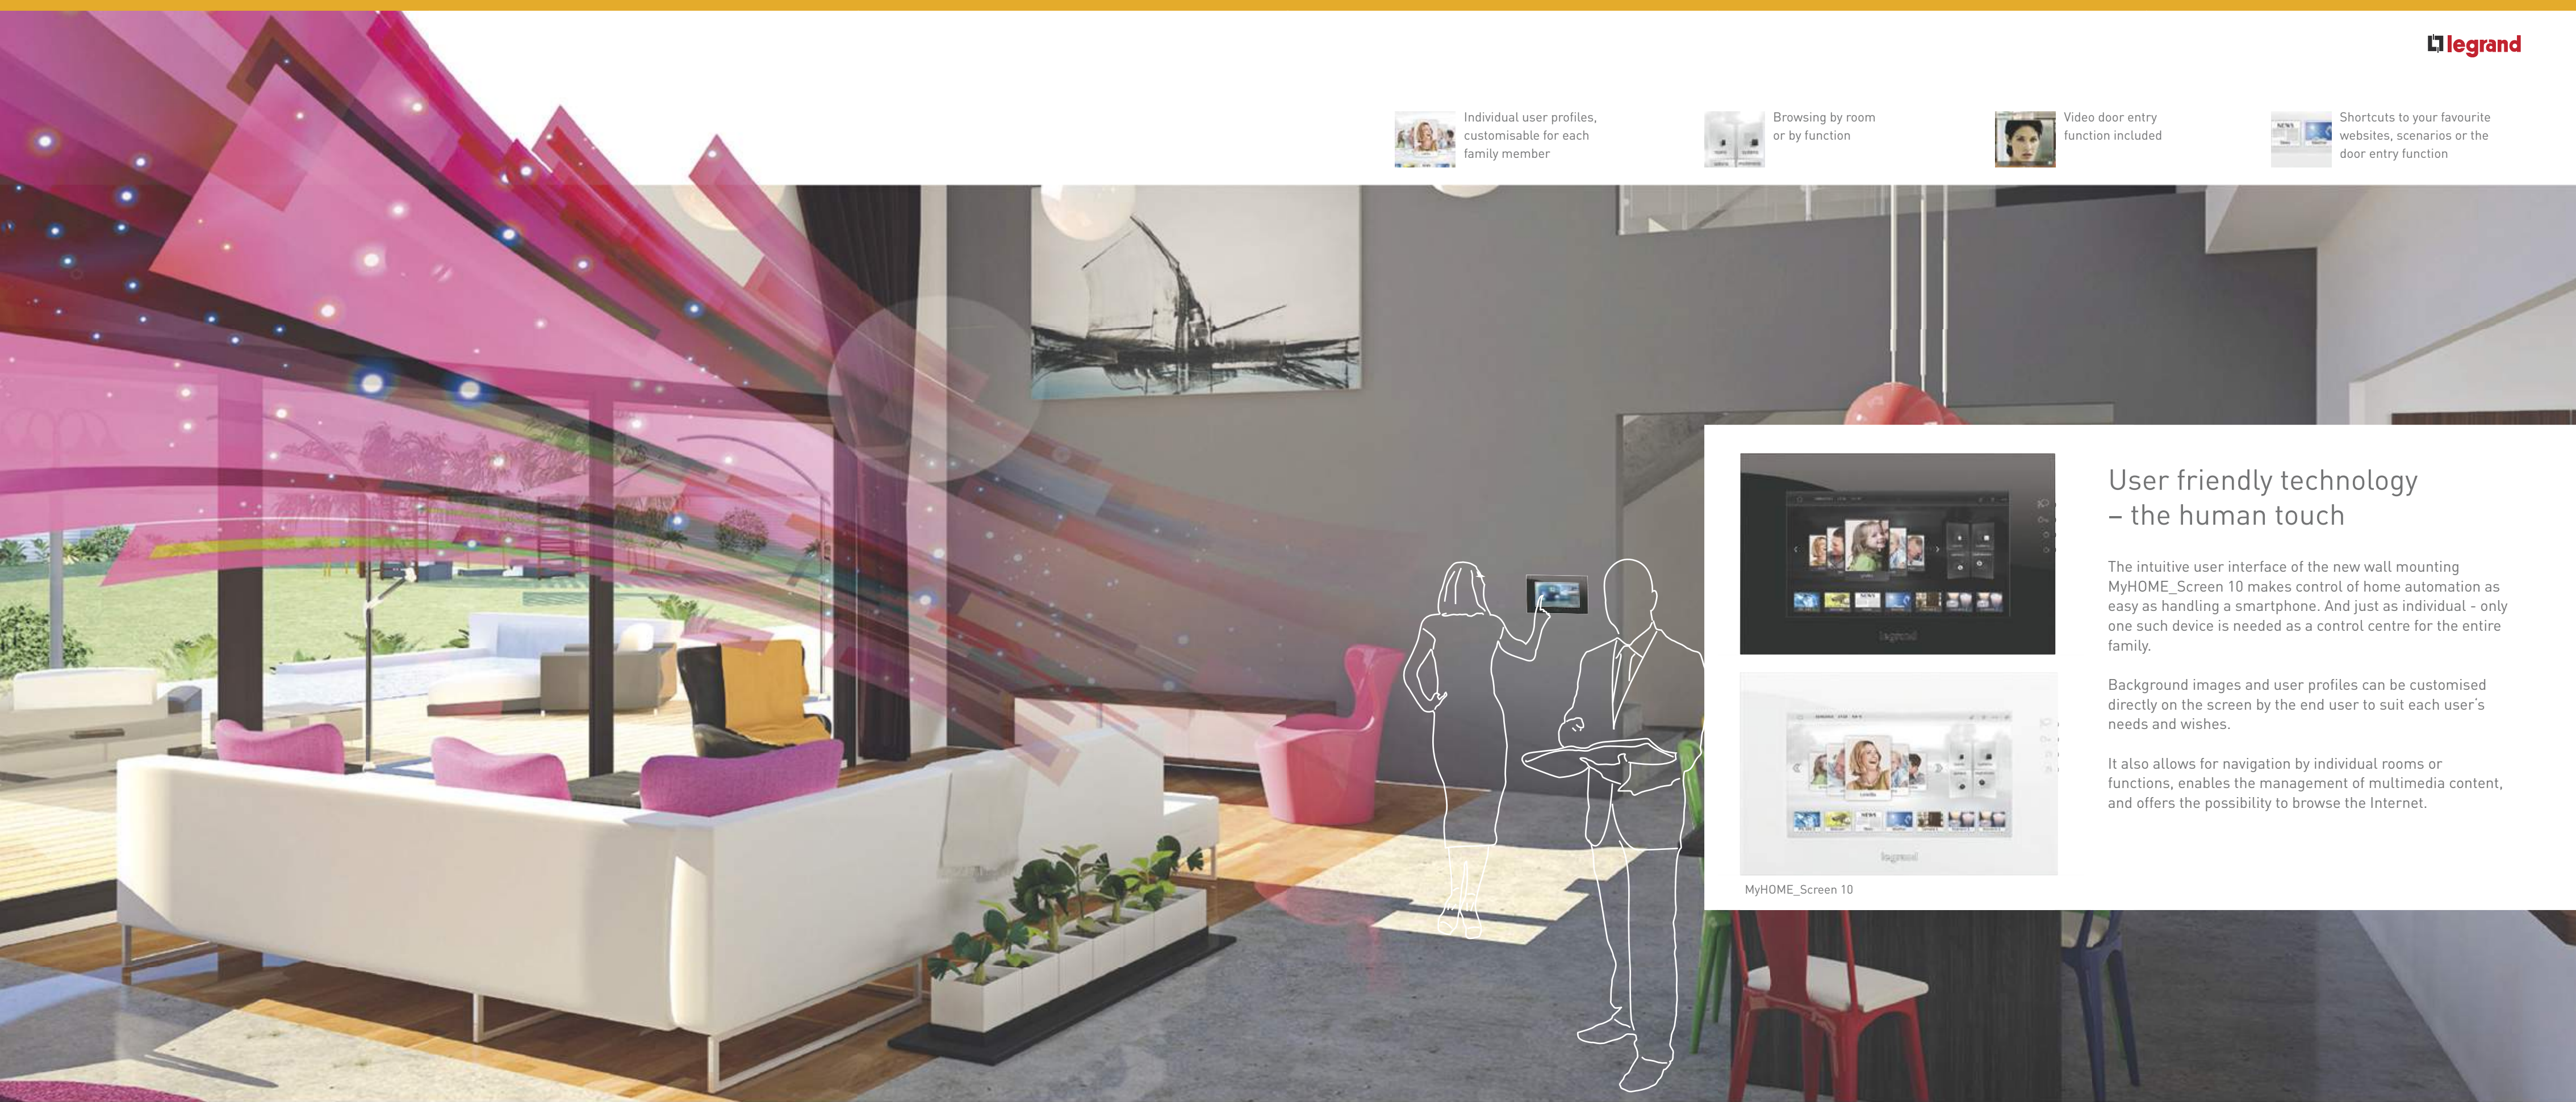

Wellness at home

Arteor turns any bathroom into a private wellness oasis. The right room temperature can be set comfortably and read easily on the display thermostat. Equally, the temperature of the bathwater is easily brought to the desired level using the water heater switch.

User friendly technology – the human touch

The intuitive user interface of the new wall mounting MyHOME_Screen 10 makes control of home automation as easy as handling a smartphone. And just as individual - only one such device is needed as a control centre for the entire family.