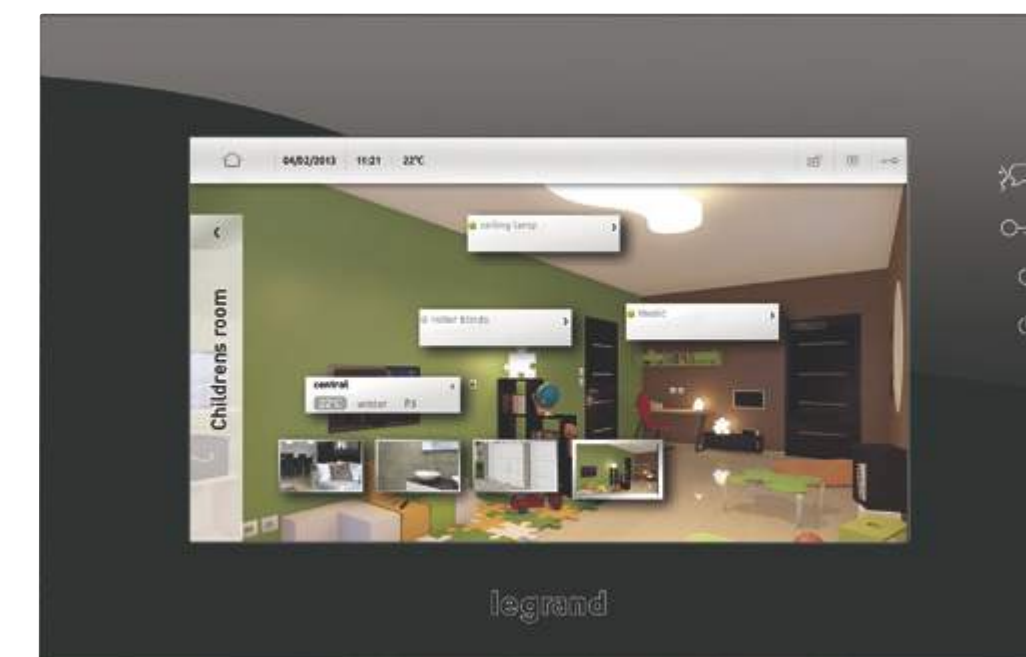

Controlling your home becomes child's play

The self-explanatory features of the MyHOME_Screen 10 mean you do not have to understand anything about technology to manage automation in your home.

Select a room to view its picture simulating the actual location of every switch and function. This makes it so easy to control lighting, blinds and heating, operate the music and alarm system, use the video door entry system or trigger scenarios.

You can customise the background images and the control buttons and move them wherever it suits you best. Convenient short cuts allow you to easily switch from one room to another.

Or use your personal user profile for quick access to your most frequently used applications. It's as easy as that!

MyHOME_Screen 10