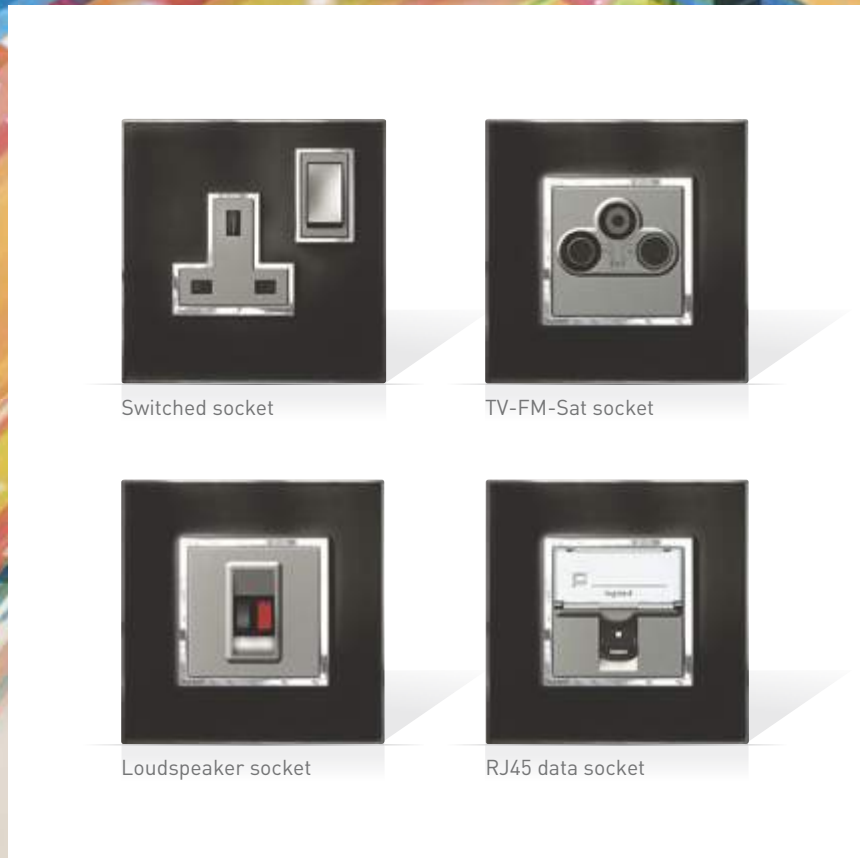

Be entertained in comfort

Arteor's variety matches that of the panoply of multimedia options available for home entertainment today – even worldwide, because all major international standards of sockets are available.

For music from the hi-fi system it provides a loudspeaker socket to allow you to enjoy a perfect sound experience without the risk of tripping over wires, anywhere in the house. TV outlets ensure your TV set gets its signals per cable or satellite reception; they can be fitted in several rooms, to allow different family members to watch their favourite programmes at once. The same goes for the data sockets that ensure your Internet access.