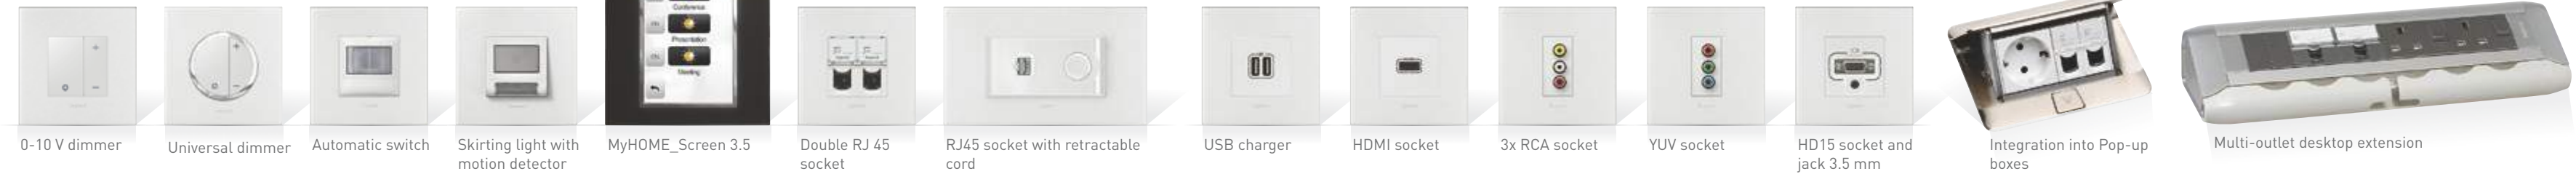

OFFICE SOLUTIONS