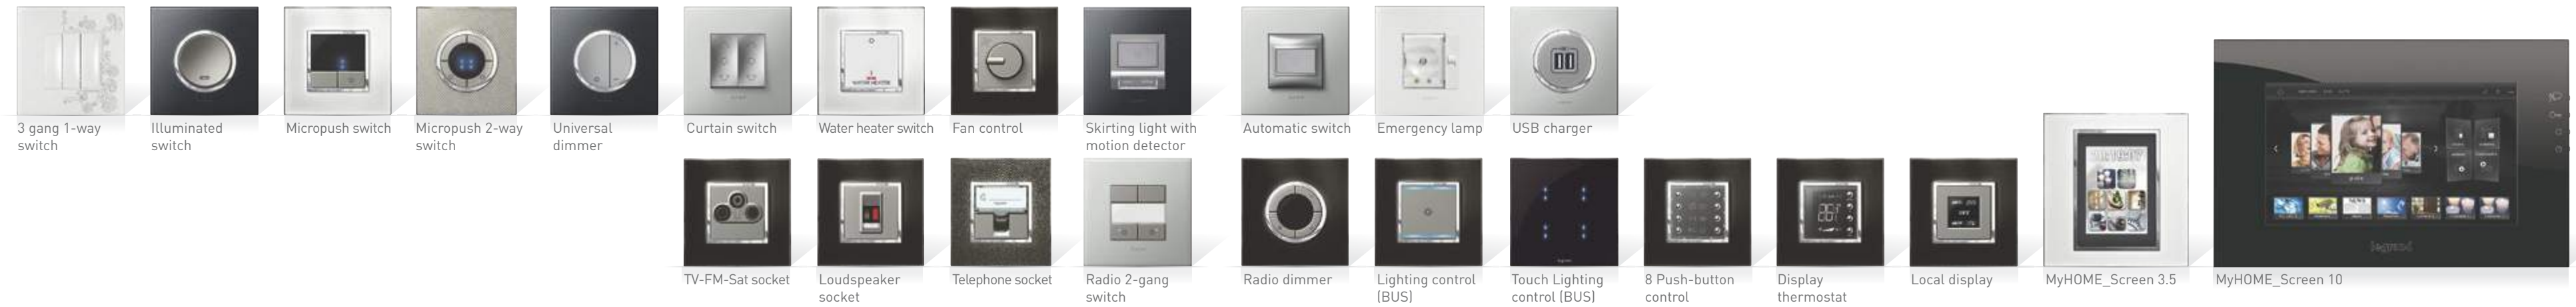

RESIDENTIAL SOLUTIONS