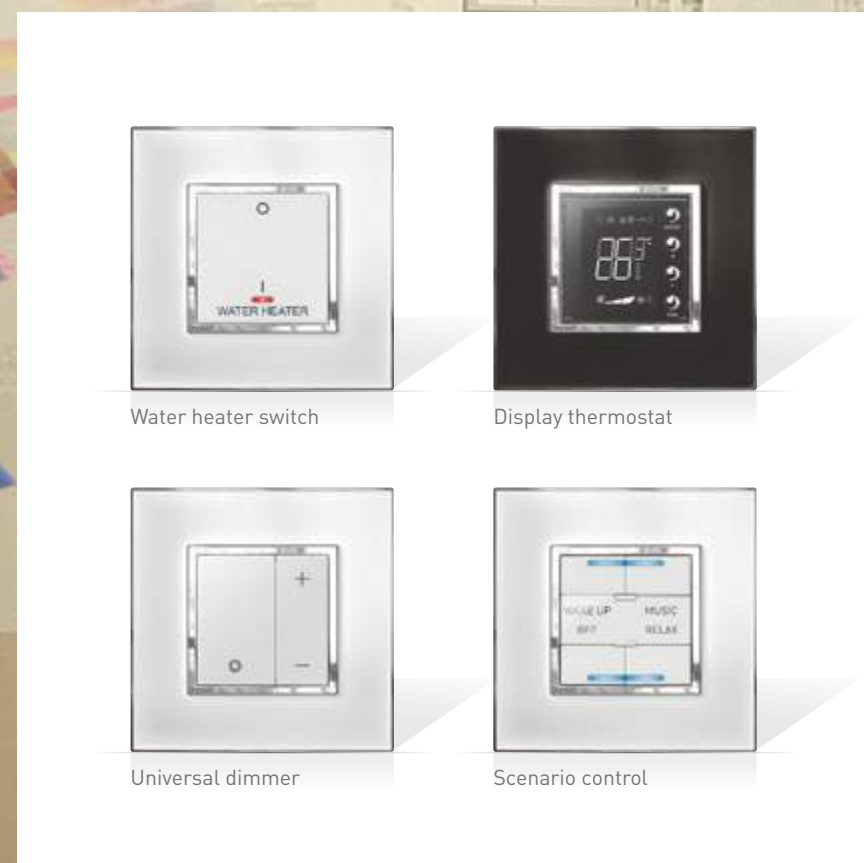

Control of an individual room, backlit display

Possibility of fan coil adjustment

Programmable scenarios for a genuine spa experience

Water heater switch

Display thermostat

Universal dimmer

Scenario control